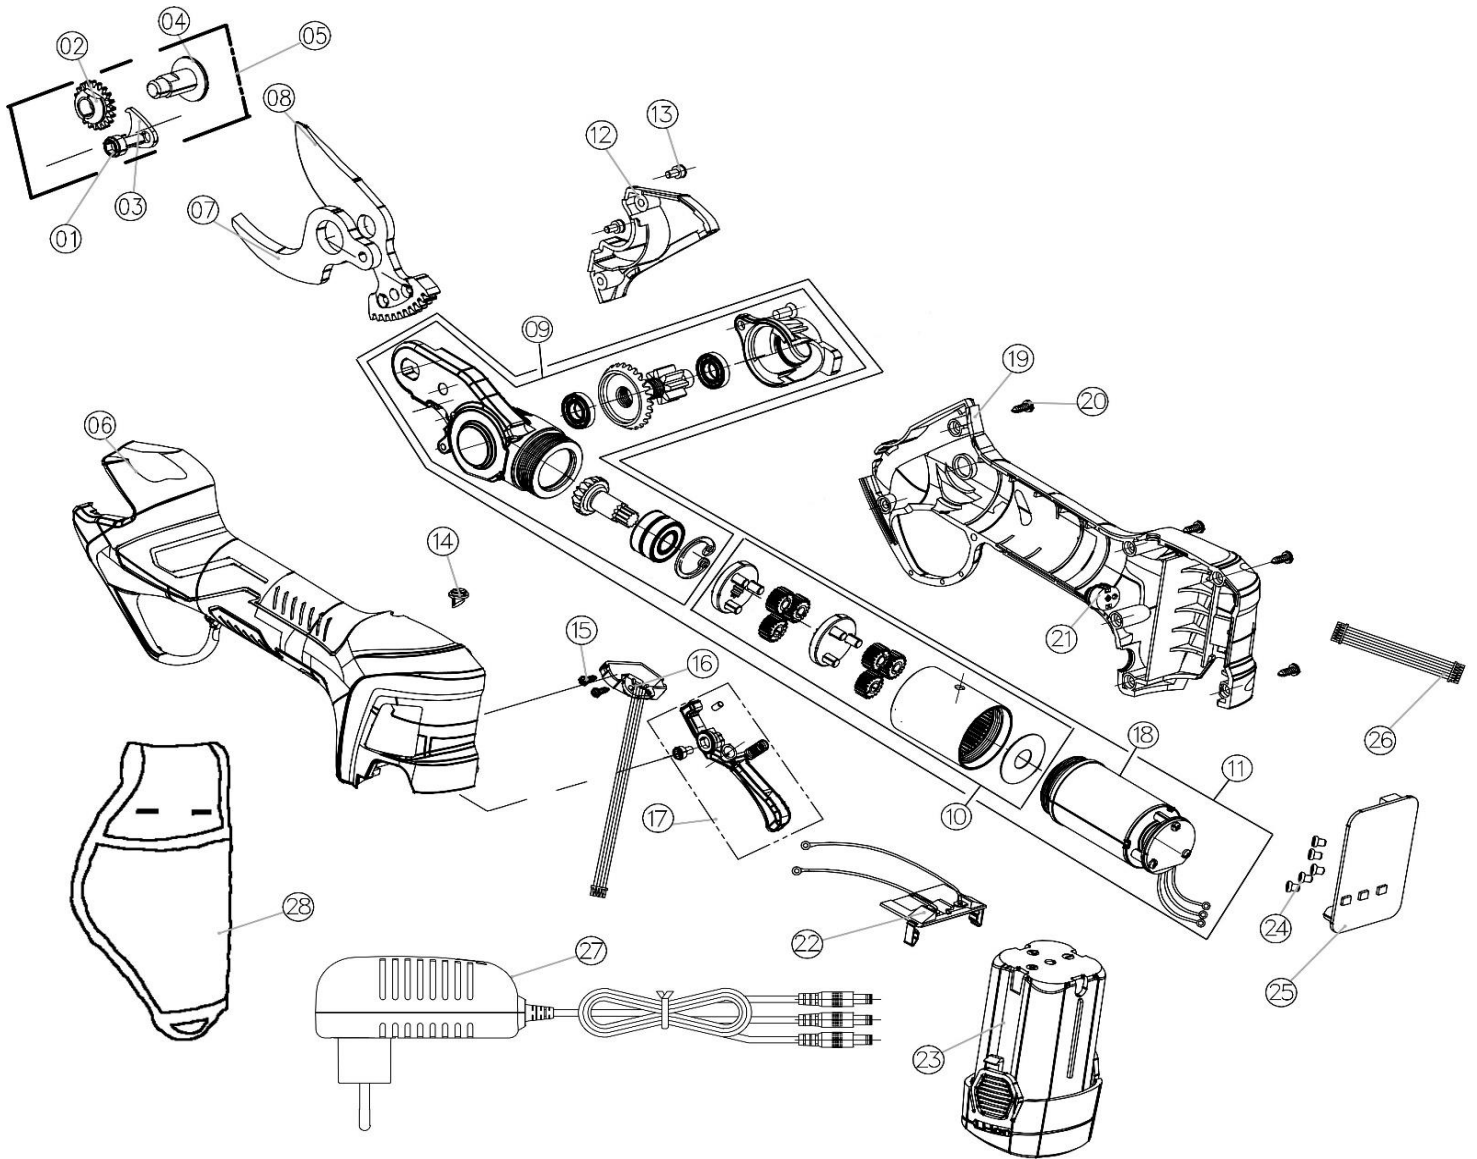

8. CORDLESS PRUNER cod. KV310

8. CORDLESS PRUNER cod. KV310

Posiz.	Cod.	Descrizione Articolo	Unità Macchina	Pz per Confez.		Note
1	KV310R01	Anti-rotation screw	1	1		
2	KV310R02	Blade nut	1	1		
3	KV310R03	Anti-rotation plate	1	1		
4	KV310R04	Blade pin	1	1		
5	KV310R05	Blade mounting system kit	1	1		
6	KV310R06	Cover A	1	1		
7	KV310R07	Fixed blade	1	1		
8	KV310R08	Movable blade	1	1		
9	KV310R29K	Assembled kit pinion - bevel wheel and blade holder serial no. "PI..."	1	1		
	KV310R38K	Assembled kit pinion - bevel wheel and blade support serial no. "PW..."	1	1		
10	KV310R30K	Gearbox kit serial no. "PI..."	1	1		
	KV310R36K	Gearbox kit serial no. "PW..."	1	1		
11	KV310R31K	Assembled kit transmission serial no. "PI ..."	1	1		
	KV310R35K	Assembled kit transmission serial number "PW..."	1	1		
12	KV310R14	Blade cover	1	1		
13	KV310R15	Blade cover screw	2	1		
14	KV290R23	LED cover	1	1		
15	KV290R11	Board fixing screw kit (2 pcs.)	2	1		
16	KV310R16	Blade position circuit	1	1		
17	KV310R17	Trigger assembly	1	1		
18	KV310R20	Freshman motor "PI ..."	1	1		
	KV310R32	Freshman motor "PW ..."	1	1		
19	KV310R22	Cover B serial number "PI ..."	1	1		
	KV310R34	Cover B serial number "PW ..."	1	1		
20	KV310R23K	Cover screw kit (8 pieces)	8	8		
21	KV300R12	Switch	1	1		
22	KV310R24	Battery base	1	1		
23	WBLI2500	LITHIUM BATTERY 14.4 V 2.5 Ah	1	1		
24	KV290R19K	Control board screw kit (5 pieces)	5	5		
25	KV310R25	Freshman control board "PI ..."	1	1		
	KV310R33	Freshman control board "PW ..."	1	1		
26	KV310R27	Flat 6 wires	1	1		
27	KV300R72	3-way charger	1	1		
28	KV500R32	Holster	1	1		
-	LUB200	Multipurpose PTFE spray grease 270cc - 12 pcs conf.	1	1		